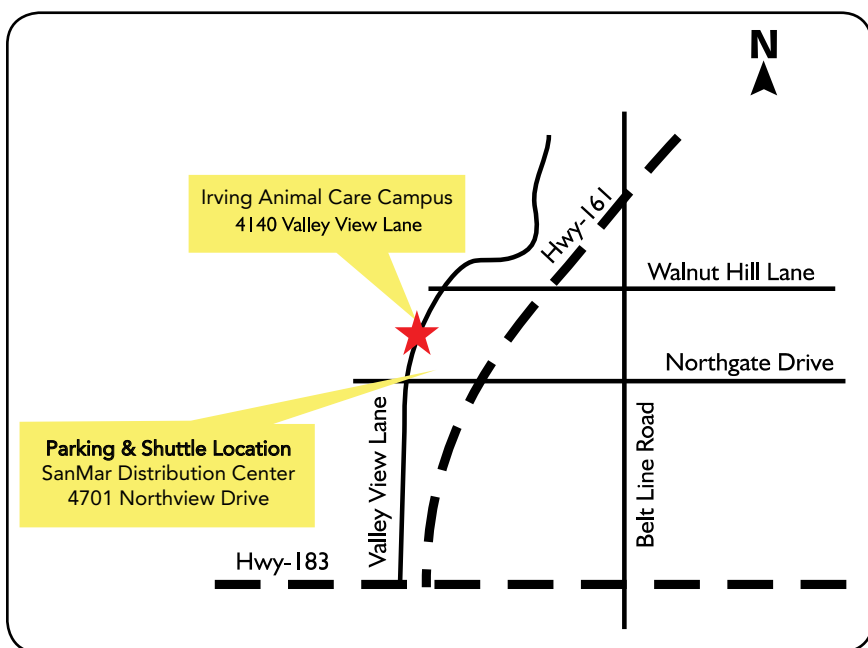

Limited parking available at the Irving Animal Care Campus.  
Additional parking and complementary shuttle available at the  
San Mar Distribution Center located at 4701 Northview Drive.  
Parking information and map on back.

# Irving's Pet Pawloozza

10 a.m. to 2 p.m.  
Saturday, March 28

Irving Animal Care Campus | 4140 Valley View Lane

## Parking:

Limited parking will be available at the Irving Animal Care Campus the day of the event. Complimentary shuttle service will be available at the parking lot located between the Irving Animal Care Campus and SanMar Distribution Center, 4701 Northview Drive (off Northgate Drive between State Highway 161 and Valley View Lane).

## Directions to Parking and Shuttle:

State Highway 161 - go west on Northgate Drive, the large blue and white building is 1/4 mile down Northgate at the intersection of Northgate Drive and Northview Drive.